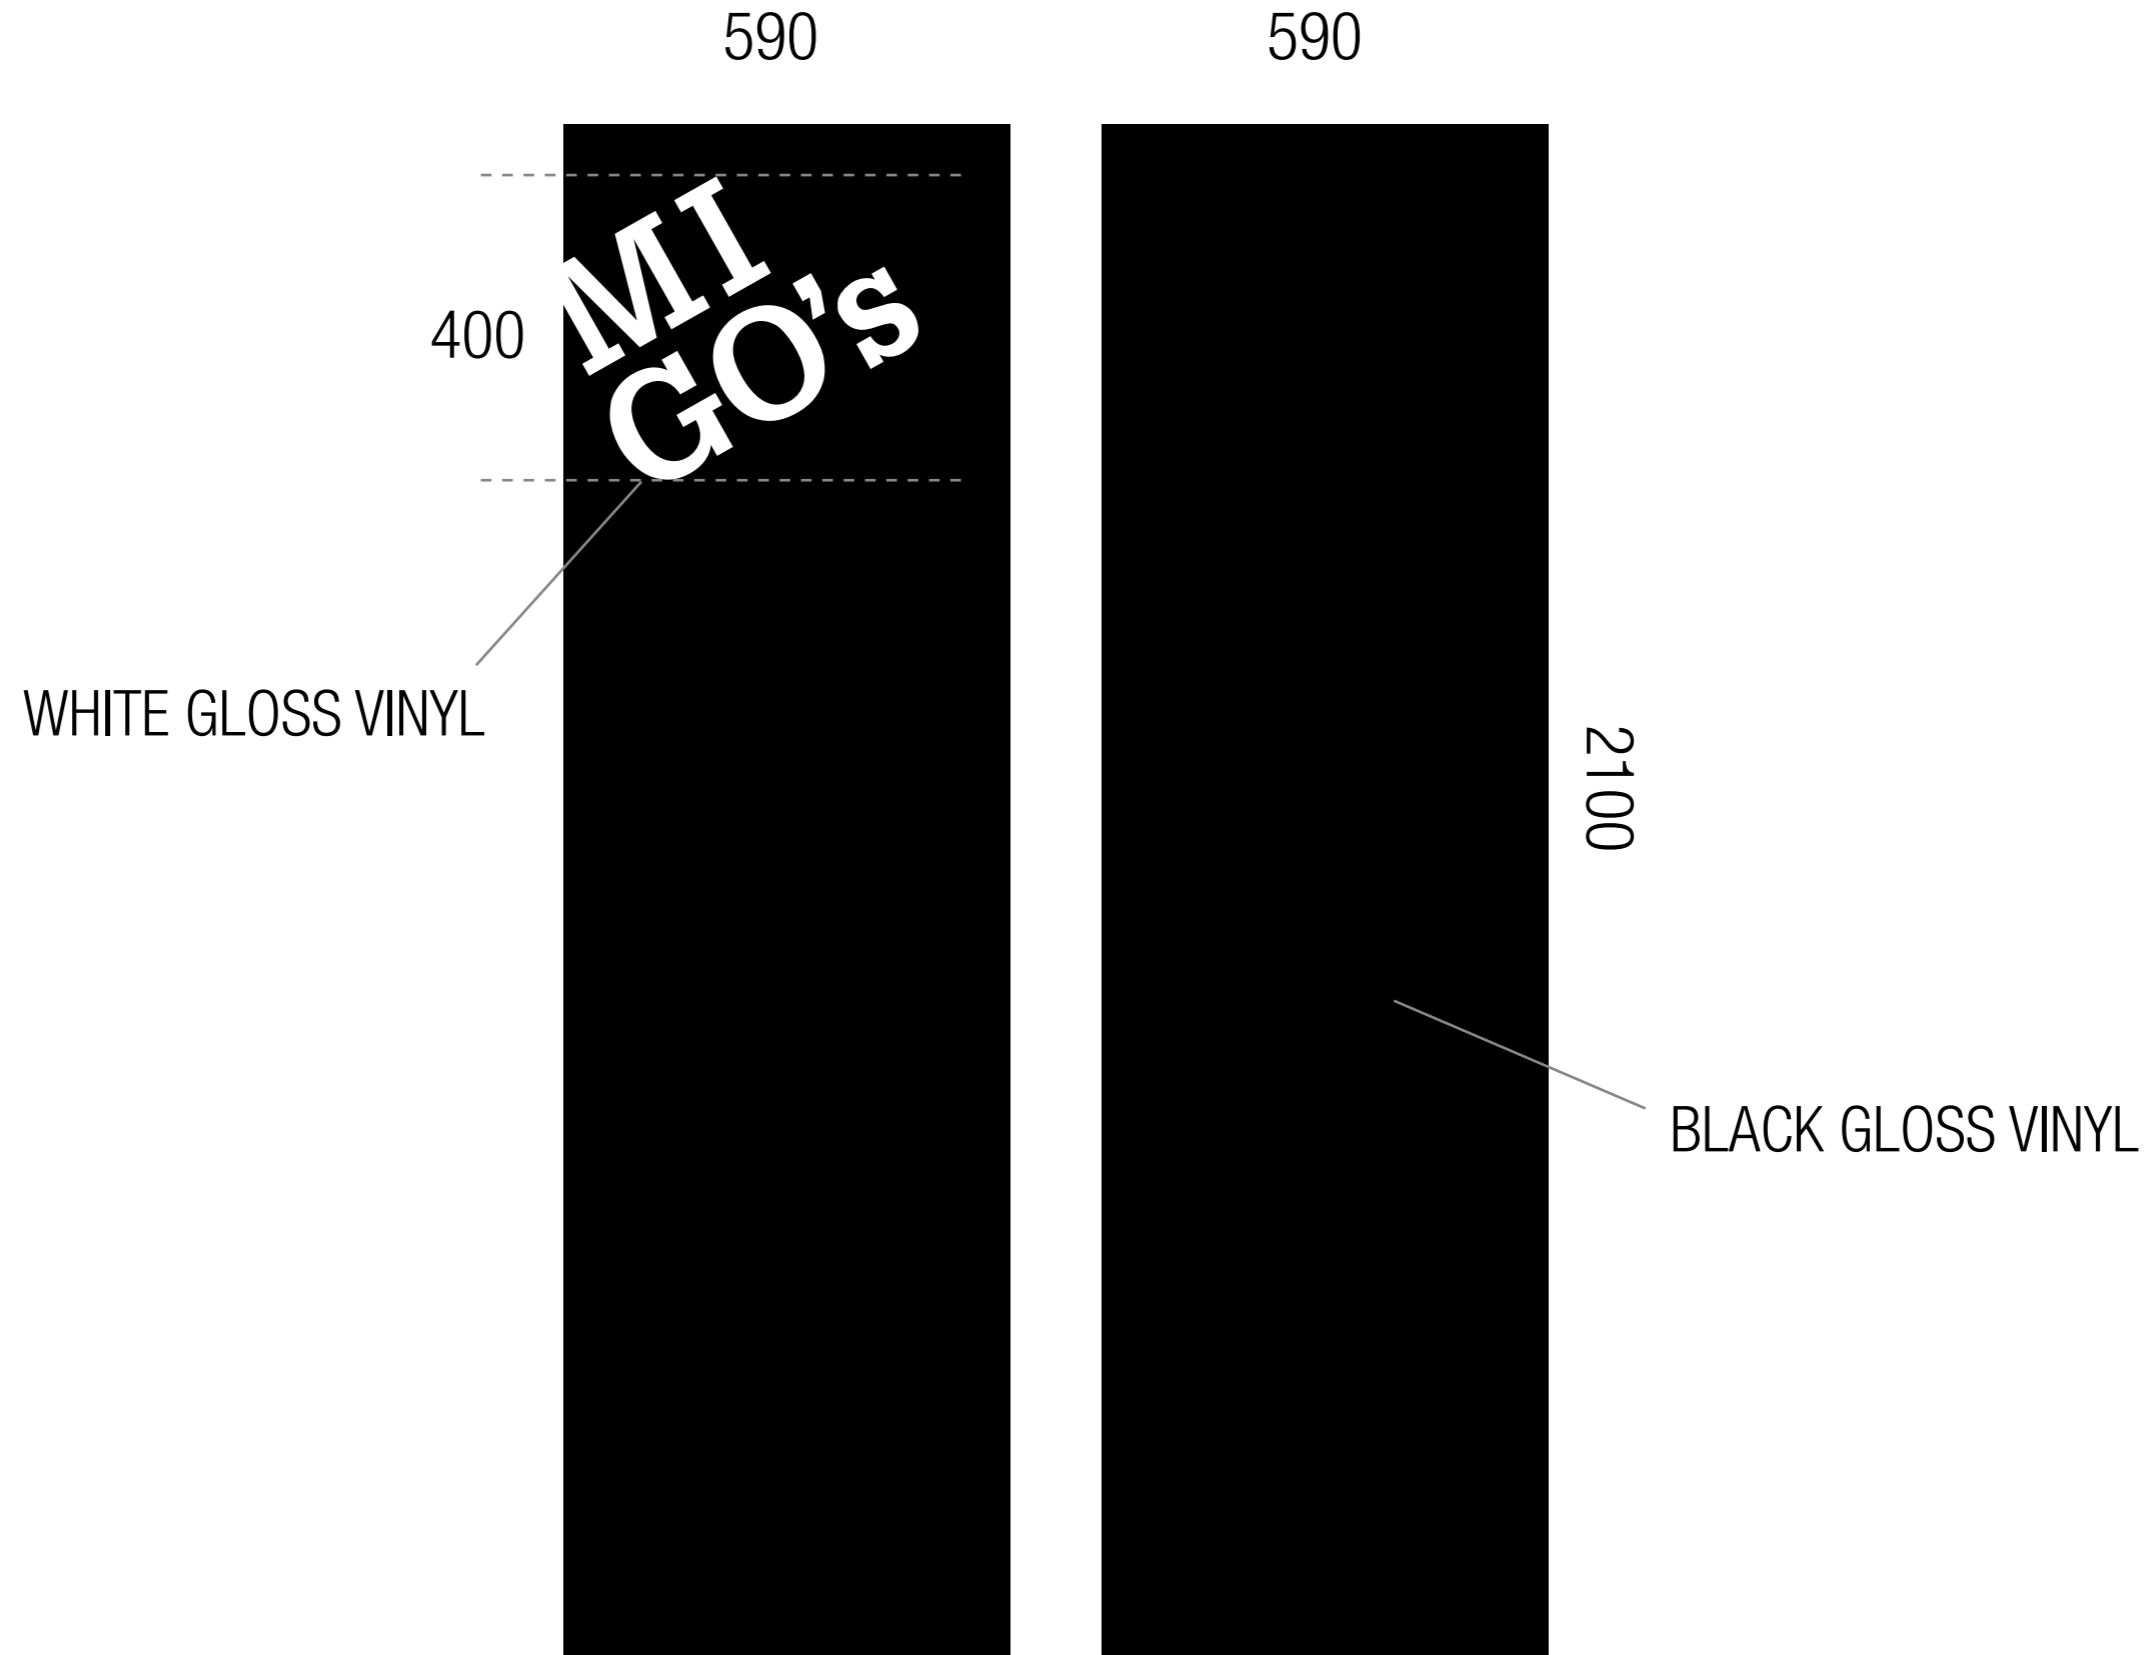

1110

900

SIDE SIGNAGE

2560

INTERNAL DOORS

EXISTING

Install black gloss vinyl onto existing black doors for functional use of wet chalk writing.

Install white gloss cutout vinyl sign onto top left corner of left door.

PROPOSED

INTERNAL DOORS

TOTAL VINYL SIGNAGE

WHITE GLOSS
1180 X 1300

WHITE GLOSS VINYL
FOR INTERNAL DOOR

WARM GRAY GLOSS
BEST MATCH:
PMS 416 C

1180 X 3 METRE

BLACK GLOSS
1180 X 2100
FOR INTERNAL
DOORS

FRAMED WALL PRINT

EXISTING

PROPOSED

FRAMED WALL PRINT

600

High-res inkjet print onto
Satin 180-200gsm paper

Trim size: 600 x 800mm

800

[f](#) [t](#) [g](#) [Pinterest](#) [+](#)

I/N: 2668274
Not all products available in all stores, contact your **nearest store** for product information.

colour is indicative only

Product Description	Product Details	Additional Info	
Model Name	2250 x 600 x 38mm Euro Beech Benchtop	Model Number	W-52032
Material	Natural Timber	Colour	Euro Beech
Product Dimensions (mm)	W:2250 H:38 L:600	Package Dimensions (mm)	W:2250 H:38 L:600
Weight	27.9		