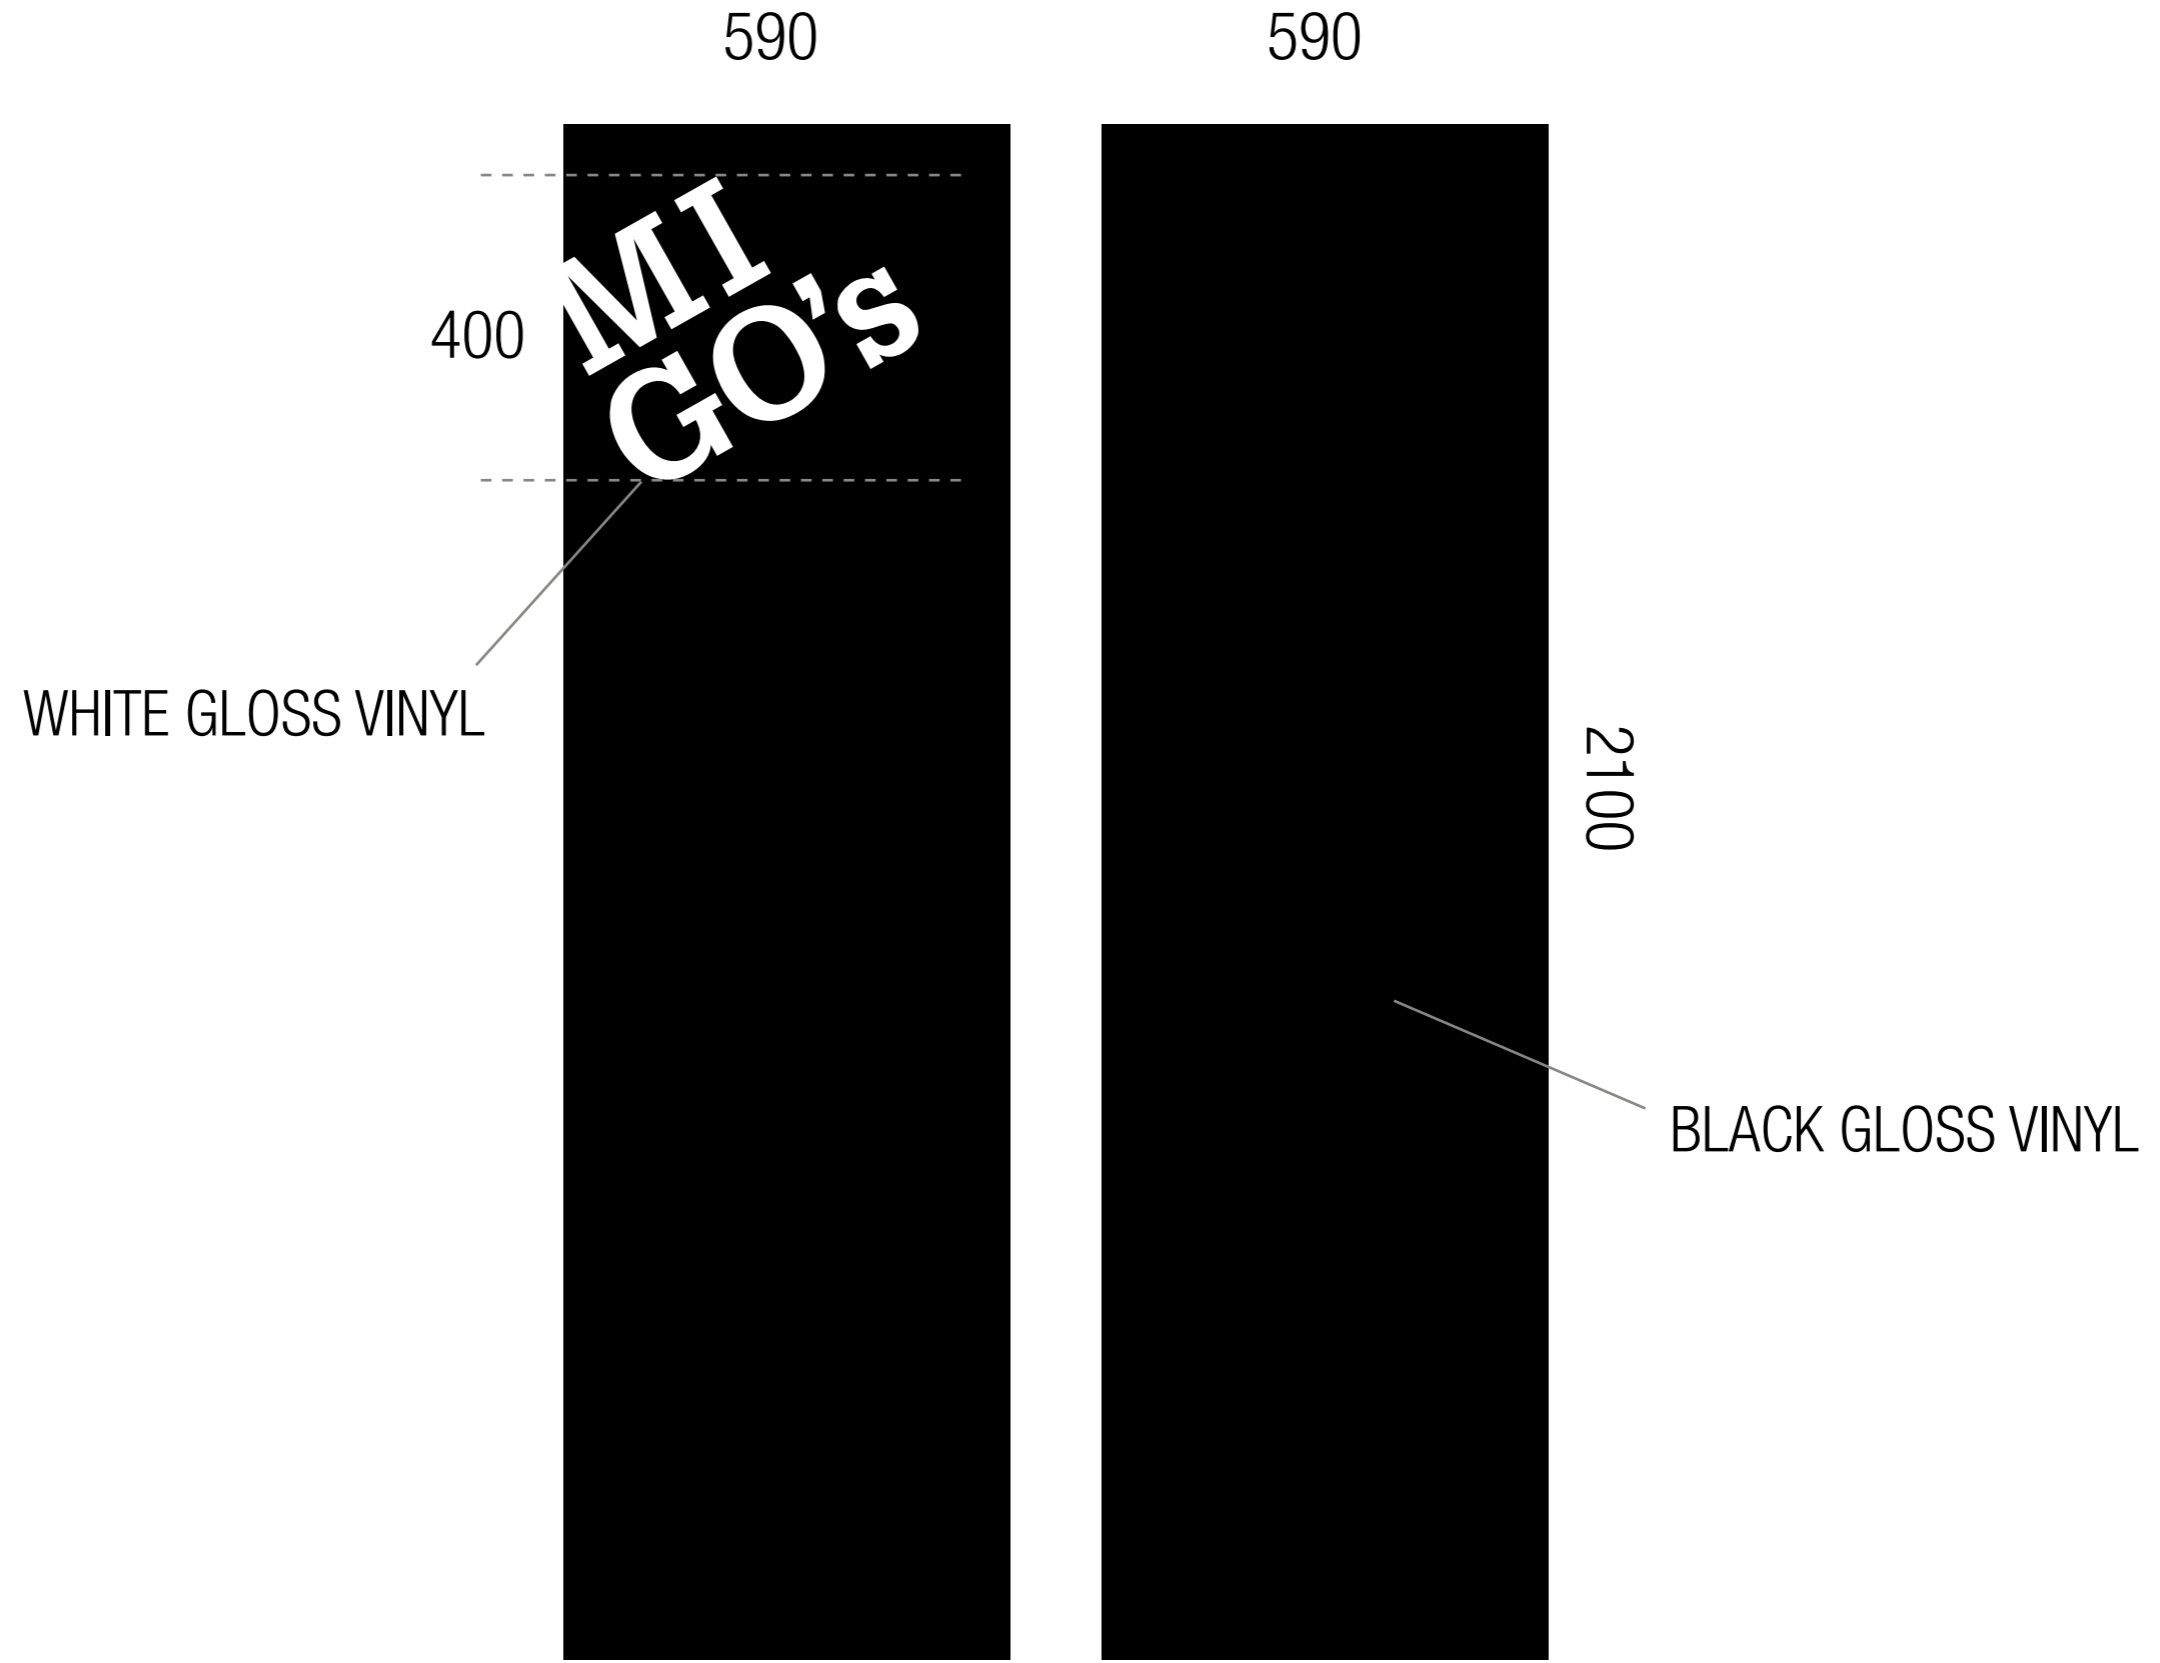

1110

900

SIDE SIGNAGE

2560

INTERNAL DOORS

EXISTING

Install black gloss vinyl onto existing black doors for functional use of wet chalk writing.

Install white gloss cutout vinyl sign onto top left corner of left door.

PROPOSED

INTERNAL DOORS

TOTAL VINYL SIGNAGE

WHITE GLOSS
1180 X 1300

WHITE GLOSS VINYL
FOR INTERNAL DOOR

WARM GRAY GLOSS
BEST MATCH:
PMS 416 C

1180 X 3 METRE

BLACK GLOSS
1180 X 2100
FOR INTERNAL
DOORS

FRAMED WALL PRINT

EXISTING

PROPOSED

FRAMED WALL PRINT

600

High-res inkjet print onto
Satin 180-200gsm paper

Trim size: 600 x 800mm

800

[f](#) [t](#) [g](#) [Pinterest](#) [+](#)

I/N: 2668274
Not all products available in all stores, contact your **nearest store** for product information.

colour is indicative only

| Product Description | Product Details | Additional Info | |
|--------------------------------|---------------------------------------|--------------------------------|-------------------|
| Model Name | 2250 x 600 x 38mm Euro Beech Benchtop | Model Number | W-52032 |
| Material | Natural Timber | Colour | Euro Beech |
| Product Dimensions (mm) | W:2250 H:38 L:600 | Package Dimensions (mm) | W:2250 H:38 L:600 |
| Weight | 27.9 | | |